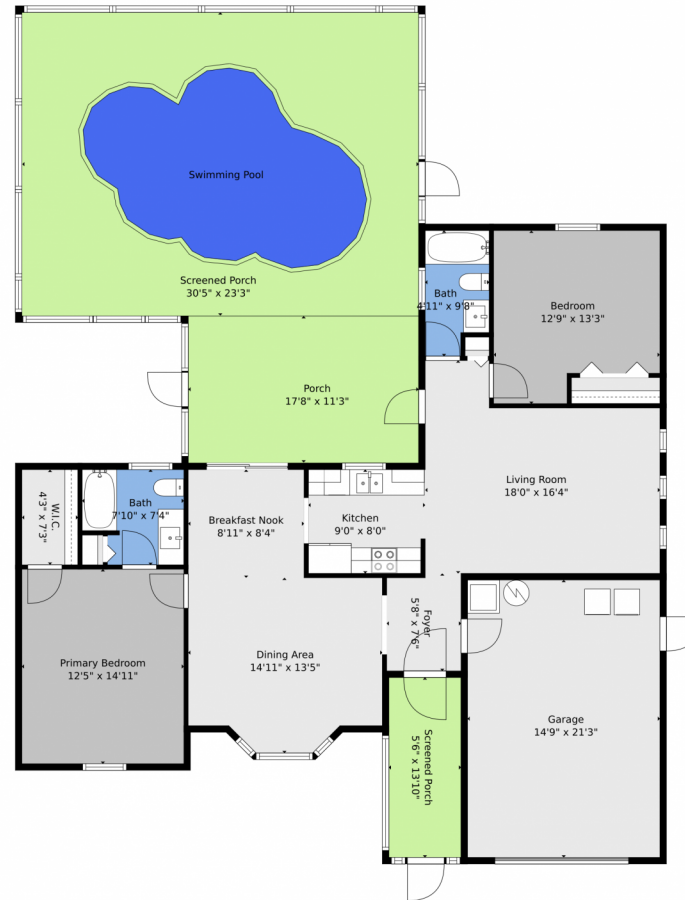

670 Nobles Street  
Sebastian, FL 32958

 Single Family

 1190 SQFT

 2 Beds

 2 Baths

**Jason M Coley**  
772-201-5229  
jason@teamcoley.com  
<https://teamcoley.asrefl.com/>

Scan code  
for more  
property  
details

Floor Plan Created By V1photos.com, Measurements Deamed Highly Reliable, But Not Guaranteed.

Disclaimer: Sizes and Dimensions are Approximate, Actual May Vary.

**Jason M Coley**  
772-201-5229  
jason@teamcoley.com  
<https://teamcoley.asrefl.com/>