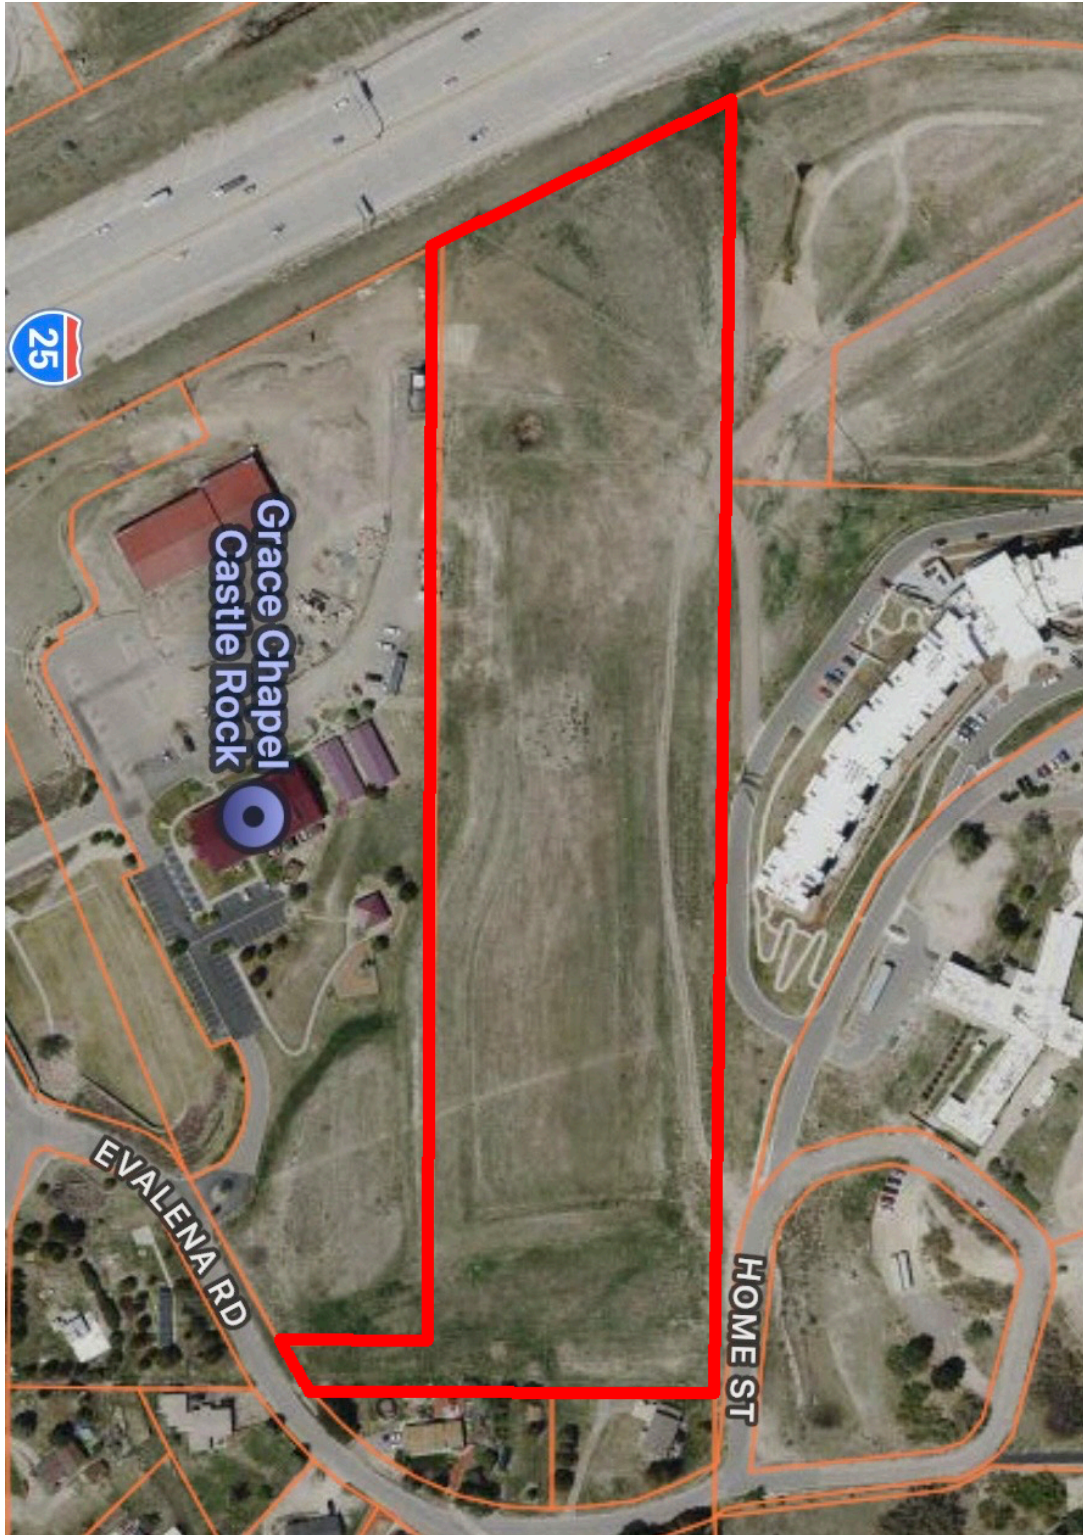

Vacant Land

10 Acre

**Sarah Humbargar**  
719-339-0712  
sarah@sarahhumbargar.com

Scan code  
for more  
property  
details

Evalena, Castle Rock, CO 80104 – Plat Map

Disclaimer: Sizes and Dimensions are Approximate, Actual May Vary.