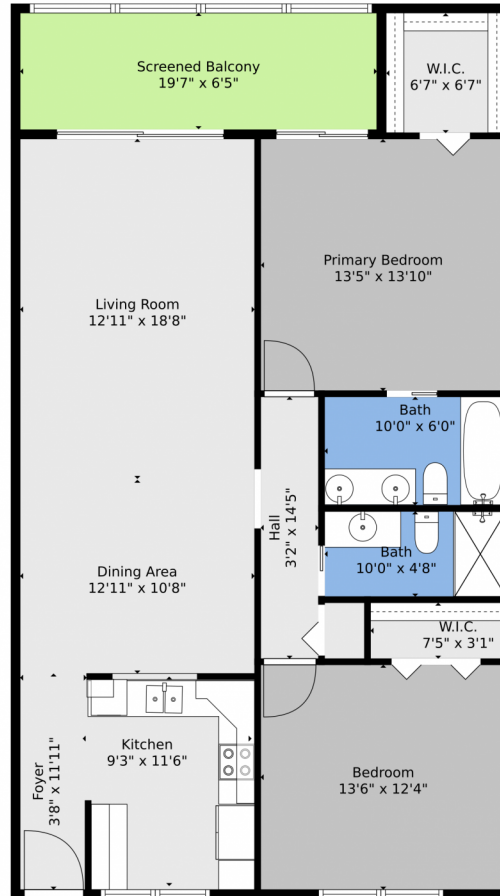

3005 Portofino Isle
 Coconut Creek, FL 33066
 COMMUNITY: Wynmoor

Condominium

1156 SQFT

2 Beds

2 Baths

Rachael Barach
 954-815-1418
 rachael@rachaelbarach.com
<https://www.therachaelbarachgroup.com/>

Scan code
 for more
 property
 details

Floor Plan Created By V1photos.com, Measurements Deamed Highly Reliable, But Not Guaranteed.

Disclaimer: Sizes and Dimensions are Approximate, Actual May Vary.

Rachael Barach
954-815-1418
rachael@rachaelbarach.com
<https://www.therachaelbarachgroup.com/>