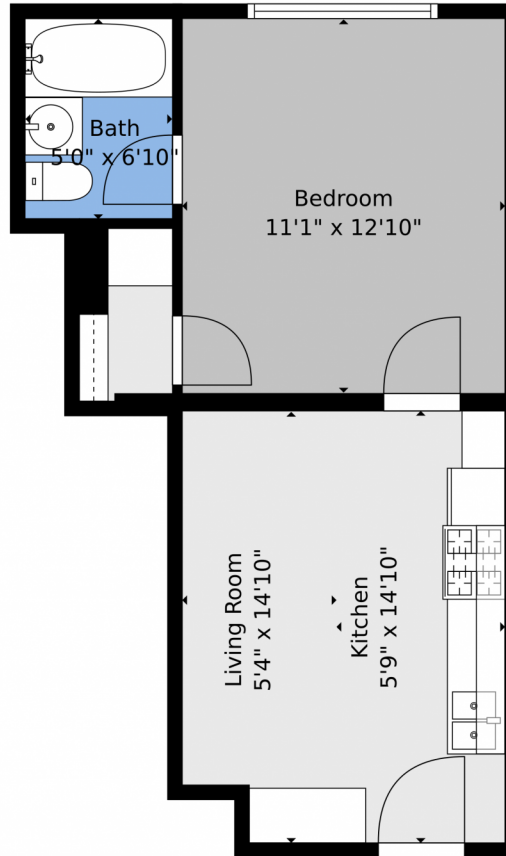

TOTAL: 368 sq. ft
1st floor: 368 sq. ft
EXCLUDED AREAS: WALLS: 46 sq. ft

Disclaimer: Sizes and Dimensions are Approximate, Actual May Vary.

Taylor Haas
303-665-7368
taylorh@coloradorpm.com
<https://www.coloradorpm.com/available-rental-properties-denver>