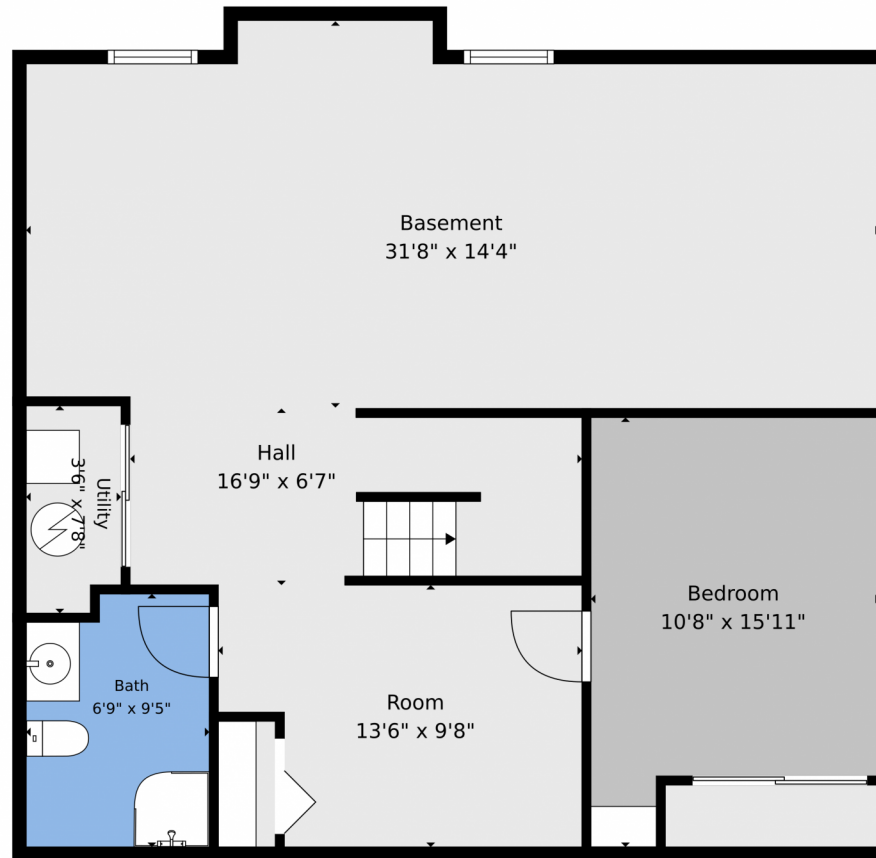

2733 Purgatory Drive, Colorado Springs, CO 80918 – Lower Level

TOTAL: 2006 sq. ft
Basement: 380 sq. ft, 1st floor: 1626 sq. ft
EXCLUDED AREAS: BASEMENT: 418 sq. ft, HALL: 106 sq. ft, UTILITY: 26 sq. ft,
GARAGE: 440 sq. ft, STORAGE: 84 sq. ft, PORCH: 94 sq. ft,
DECK: 197 sq. ft, PATIO: 30 sq. ft, FIREPLACE: 13 sq. ft,
WALLS: 201 sq. ft

Disclaimer: Sizes and Dimensions are Approximate, Actual May Vary.

Tatyana Sturm
720-350-5909
tatyana@exitrealtydtc.com
<https://thestorckteam.com>

Scan code
for more
property
details