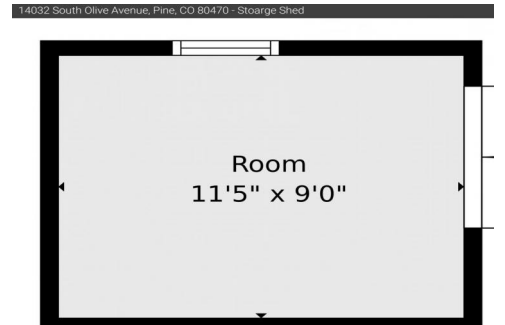

14032 South Olive Avenue
Pine, CO 80470

MLS # 5287987
PRICE \$349,000

Single Family 550 SQFT 1 Bed 1 Baths 0.7 Acre

PROPERTY DETAILS

This charming 1-bedroom, 1-bath cabin in Pine Junction embodies a grounded mountain lifestyle. Just minutes from Highway 285, it combines character and convenience. Inside, warm spaces and a beautifully updated bathroom with designer tile and a freestanding soaking tub create a unique charm. New laminate flooring enhances the inviting atmosphere. The detached creative space offers versatility for hobbies or guests, adding potential to the property. Outside, the flat lot provides easy outdoor enjoyment while nestled among the pines. Enjoy quick access to local coffee shops and outdoor activities at Pine Valley Ranch. This property is perfect for a weekend getaway or full-time living, offering charm and a refreshing lifestyle.