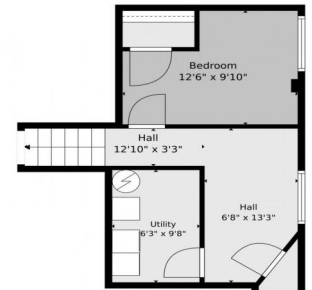

floorplan_single_0

Single Family

1730 SQFT

4 Beds

2/1 Baths

2 Car

0.15 Acre

Benjamin (Ben) Vonderwahl
719-821-1997
benvonderwahl@livian.com