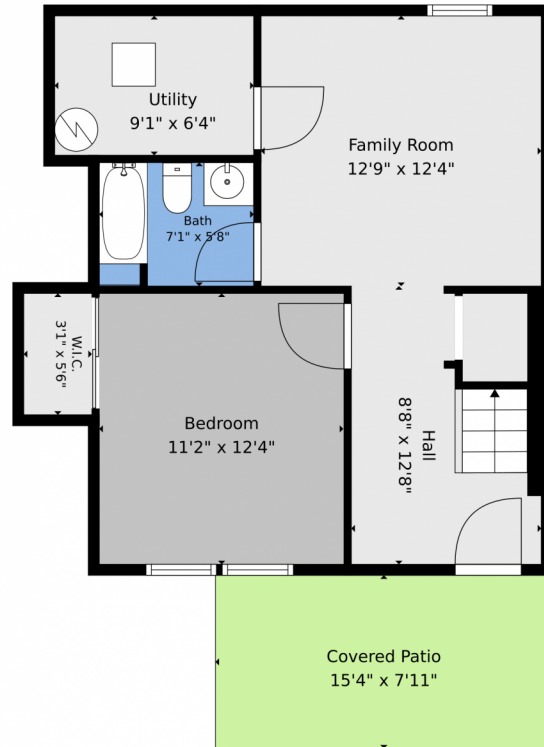

1570 Simms St 1570, Lakewood, CO 80215 – Lower Level

TOTAL: 1029 sq. ft
Basement: 473 sq. ft, 1st floor: 556 sq. ft
EXCLUDED AREAS: UTILITY: 58 sq. ft, COVERED PATIO: 121 sq. ft, PORCH: 202 sq. ft,
COVERED DECK: 329 sq. ft, WALLS: 93 sq. ft

Disclaimer: Sizes and Dimensions are Approximate, Actual May Vary.

Taylor Haas
303-665-7368
taylorh@coloradorpm.com
<https://www.coloradorpm.com/available-rental-properties-denver>