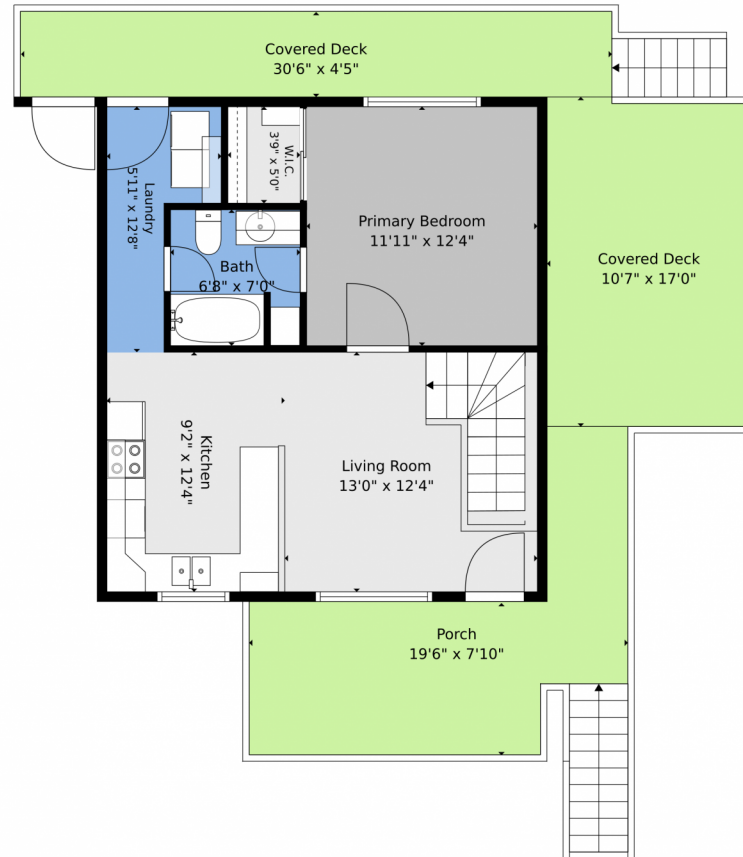

1570 Simms St 1570, Lakewood, CO 80215 – 2nd Level

TOTAL: 1029 sq. ft
Basement: 473 sq. ft, 1st floor: 556 sq. ft
EXCLUDED AREAS: UTILITY: 58 sq. ft, COVERED PATIO: 121 sq. ft, PORCH: 202 sq. ft,
COVERED DECK: 329 sq. ft, WALLS: 93 sq. ft

Disclaimer: Sizes and Dimensions are Approximate, Actual May Vary.

Taylor Haas
303-665-7368
taylorh@coloradorm.com
<https://www.coloradorm.com/available-rental-properties-denver>