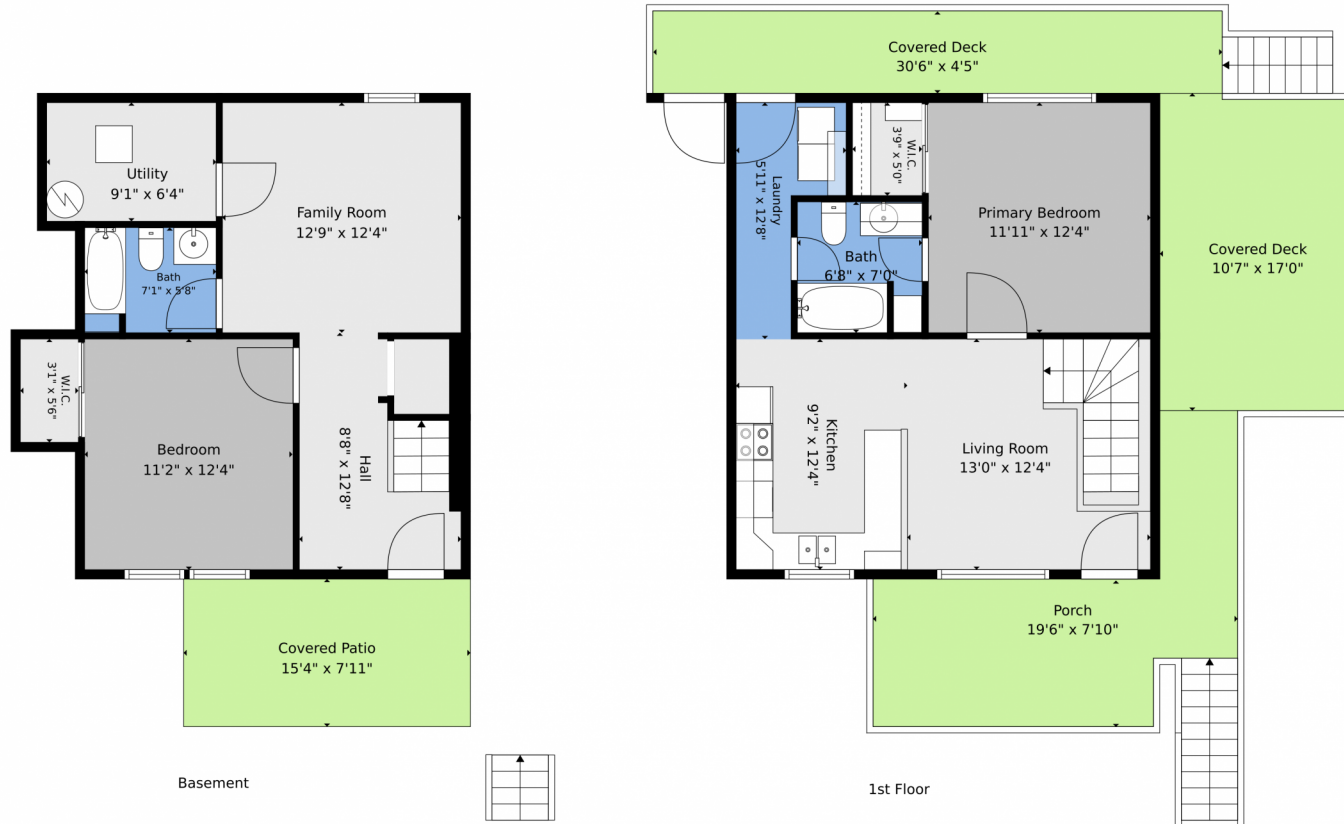

1570 Simms St 1570, Lakewood, CO 80215 – All Levels

Basement

1st Floor

TOTAL: 1029 sq. ft

Basement: 473 sq. ft, 1st floor: 556 sq. ft

EXCLUDED AREAS: UTILITY: 58 sq. ft, COVERED PATIO: 121 sq. ft, PORCH: 202 sq. ft,
COVERED DECK: 329 sq. ft, WALLS: 93 sq. ft

Disclaimer: Sizes and Dimensions are Approximate, Actual May Vary.

Taylor Haas

303-665-7368

taylorh@coloradorpm.com

<https://www.coloradorpm.com/available-rental-properties-denver>

Scan code
for more
property
details