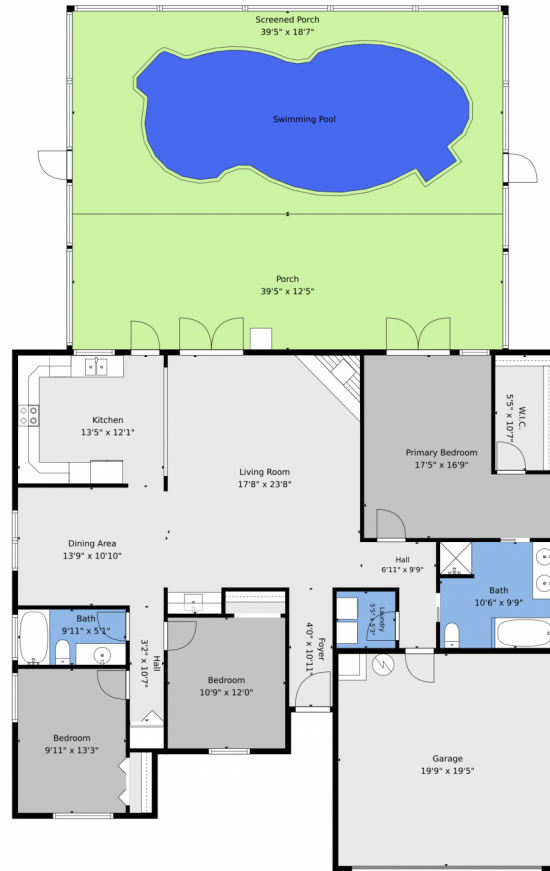

724 24th Square
Vero Beach, FL 32962

floorplan_single_0

Single Family

1750 SQFT

3 Beds

2 Baths

Jason M Coley
772-201-5229
jason@teamcoley.com
<https://teamcoley.asrefl.com/>

Floor Plan Created By V1photos.com, Measurements Deamed Highly Reliable, But Not Guaranteed.

Disclaimer: Sizes and Dimensions are Approximate, Actual May Vary.

Jason M Coley
772-201-5229
jason@teamcoley.com
<https://teamcoley.asrefl.com/>