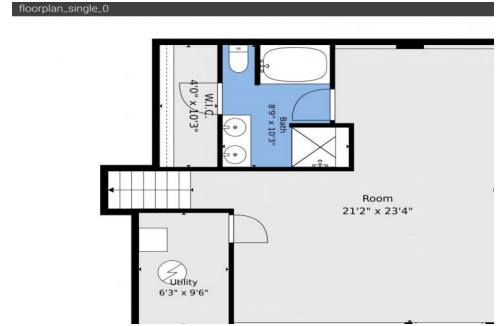

2821 39th Avenue  
 Greeley, CO 80634  
 COMMUNITY: Gateway Lakes

MLS # IR1061027  
 PRICE \$430,000

Single Family

2284 SQFT

4 Beds

3 Baths

2 Car

0.14 Acre