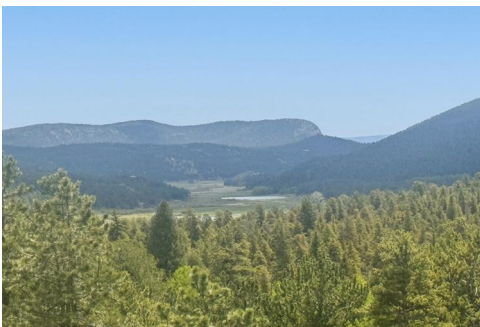

258 P61 Road
Bailey, CO 80421

 Single Family

 885 SQFT

 2 Beds

 1 Baths

 1 Car

Leigh Ann Jordan
303-903-2371
leigh@manorhousepropertiescolorado.com