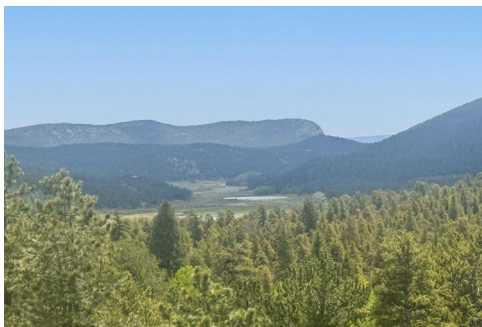

258 County Road 61
Bailey, CO 80421

 Single Family

 885 SQFT

 2 Beds

 1 Baths

 1 Car

Leigh Ann Jordan
303-903-2371
leigh@manorhousepropertiescolorado.com