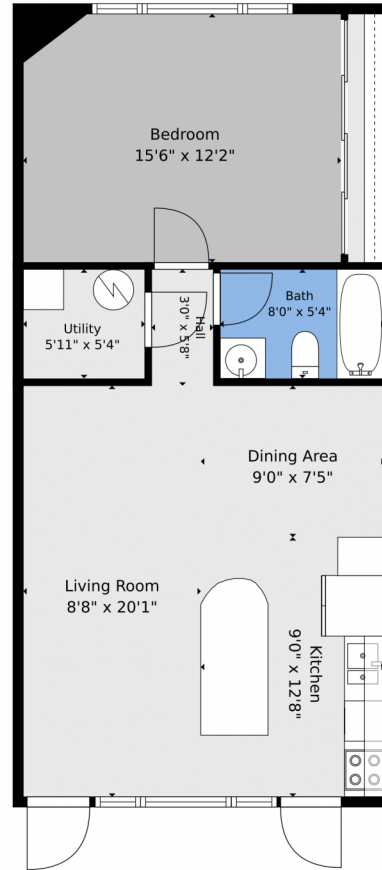

2881 Northeast 32nd Street
 Fort Lauderdale, FL 33306
 COMMUNITY: Waterside

Condominium

770 SQFT

1 Bed

1 Baths

Rachael Barach
 954-815-1418
 rachael@rachaelbarach.com
<https://www.therachaelbarachgroup.com/>

Scan code
 for more
 property
 details

Floor Plan Created By V1photos.com, Measurements Deamed Highly Reliable, But Not Guaranteed.

Disclaimer: Sizes and Dimensions are Approximate, Actual May Vary.

Rachael Barach
954-815-1418
rachael@rachaelbarach.com
<https://www.therachaelbarachgroup.com/>