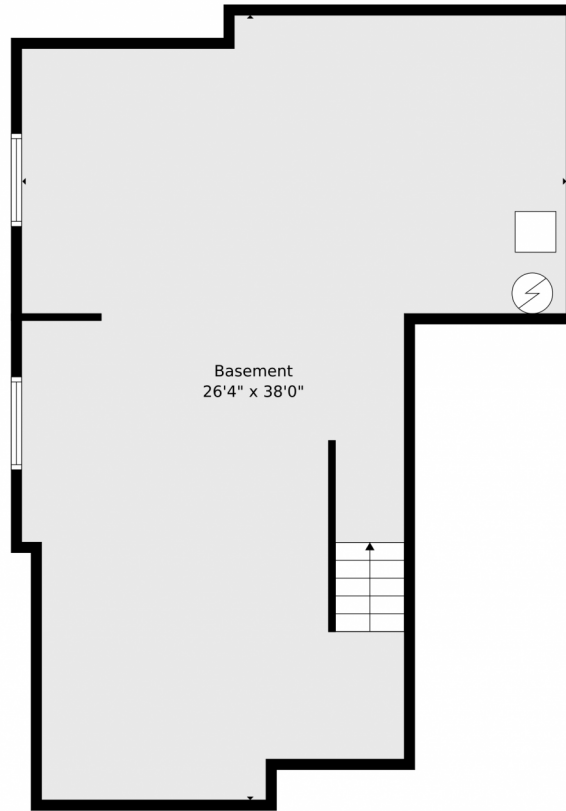

TOTAL: 2092 sq. ft
Basement: 0 sq. ft, 1st floor: 847 sq. ft, 2nd floor: 1245 sq. ft
EXCLUDED AREAS: BASEMENT: 774 sq. ft, GARAGE: 520 sq. ft, PORCH: 117 sq. ft,
DECK: 49 sq. ft, WALLS: 239 sq. ft

Disclaimer: Sizes and Dimensions are Approximate, Actual May Vary.

Taylor Haas
303-665-7368
taylorh@coloradorpm.com
<https://www.coloradorpm.com/available-rental-properties-denver>

Scan code
for more
property
details