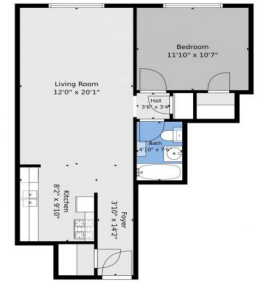

floorplan\_single\_0

 Condominium
  633 SQFT
  1 Bed
  1 Baths

**Taylor Haas**  
 303-665-7368  
 taylorh@coloradorpm.com  
<https://www.coloradorpm.com/available-rental-properties-denver>

**TOTAL: 603 sq. ft**  
1st floor: 603 sq. ft  
EXCLUDED AREAS: WALLS: 59 sq. ft

Floor Plan Created By V1photos.com. Measurements Deamed Highly Reliable But Not Guaranteed.

Disclaimer: Sizes and Dimensions are Approximate, Actual May Vary.

**Taylor Haas**  
303-665-7368  
taylorh@coloradorpm.com  
<https://www.coloradorpm.com/available-rental-properties-denver>