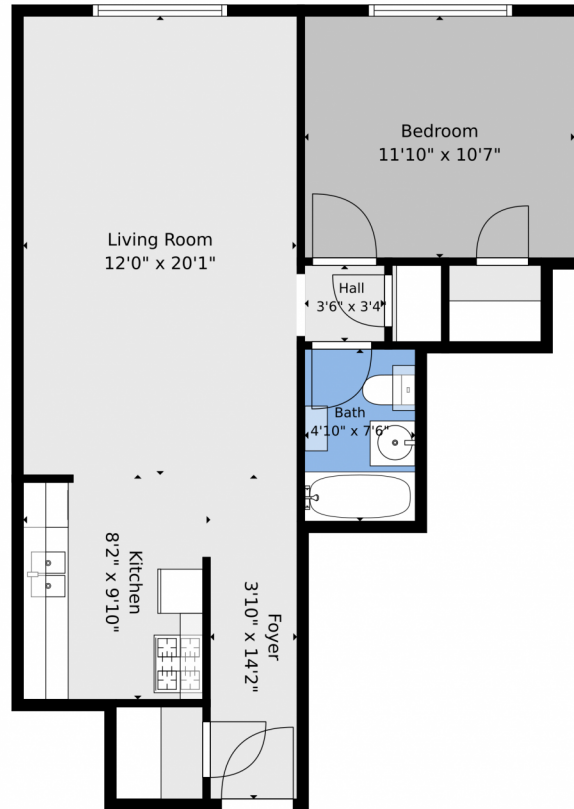

TOTAL: 603 sq. ft
1st floor: 603 sq. ft
EXCLUDED AREAS: WALLS: 59 sq. ft

Disclaimer: Sizes and Dimensions are Approximate, Actual May Vary.

Taylor Haas
303-665-7368
taylorh@coloradorpm.com
<https://www.coloradorpm.com/available-rental-properties-denver>