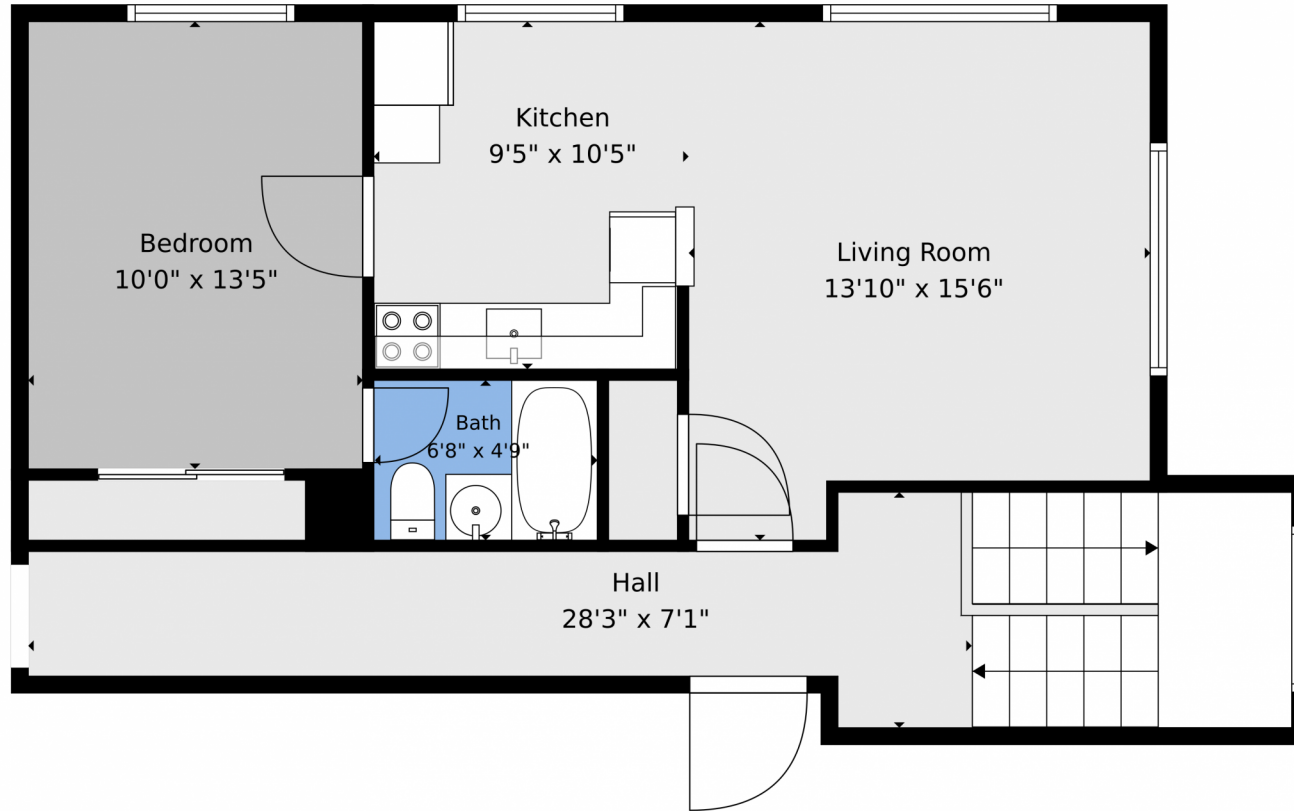

1 S Pennsylvania St Apt 302, Denver, CO 80209 – Main Level

TOTAL: 701 sq. ft
1st floor: 701 sq. ft
EXCLUDED AREAS: WALLS: 60 sq. ft

Disclaimer: Sizes and Dimensions are Approximate, Actual May Vary.

Taylor Haas

303-665-7368

taylorh@coloradorpm.com

<https://www.coloradorpm.com/available-rental-properties-denver>

Scan code
for more
property
details