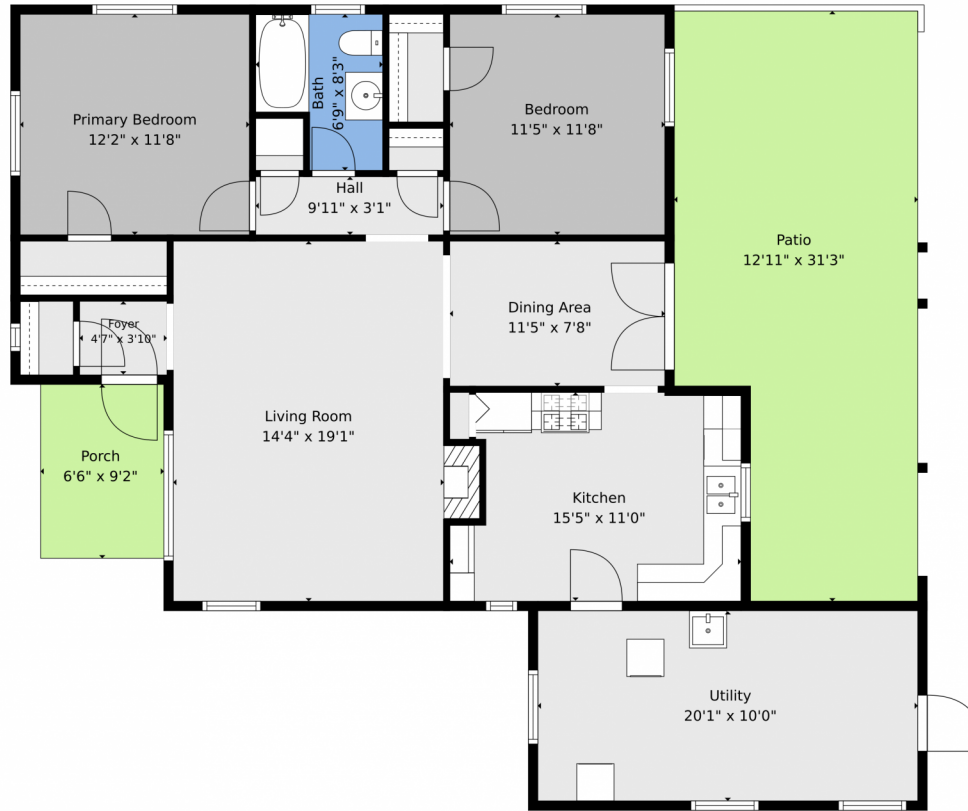

TOTAL: 1214 sq. ft
1st floor: 1214 sq. ft
EXCLUDED AREAS: PORCH: 60 sq. ft, PATIO: 356 sq. ft, WALLS: 91 sq. ft

Disclaimer: Sizes and Dimensions are Approximate, Actual May Vary.

Taylor Haas
303-665-7368
taylorh@coloradorpm.com
<https://www.coloradorpm.com/available-rental-properties-denver>