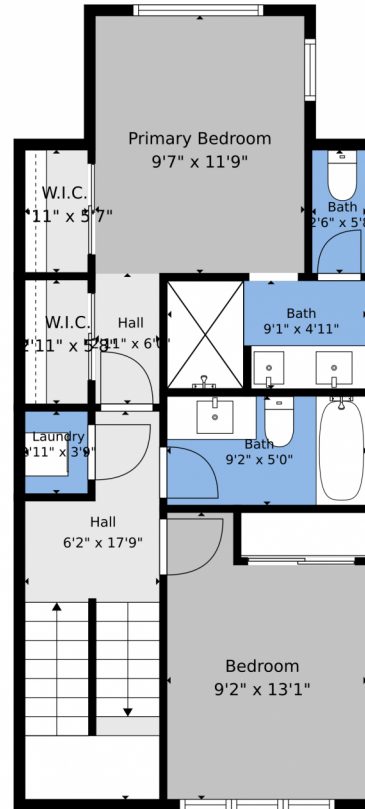

TOTAL: 1762 sq. ft
1st floor: 202 sq. ft, 2nd floor: 508 sq. ft, 3rd floor: 524 sq. ft, 4th floor: 528 sq. ft
EXCLUDED AREAS: GARAGE: 254 sq. ft, FIREPLACE: 8 sq. ft, WALLS: 127 sq. ft

Disclaimer: Sizes and Dimensions are Approximate, Actual May Vary.

Taylor Haas
303-665-7368
taylorh@coloradorpm.com
<https://www.coloradorpm.com/available-rental-properties-denver>