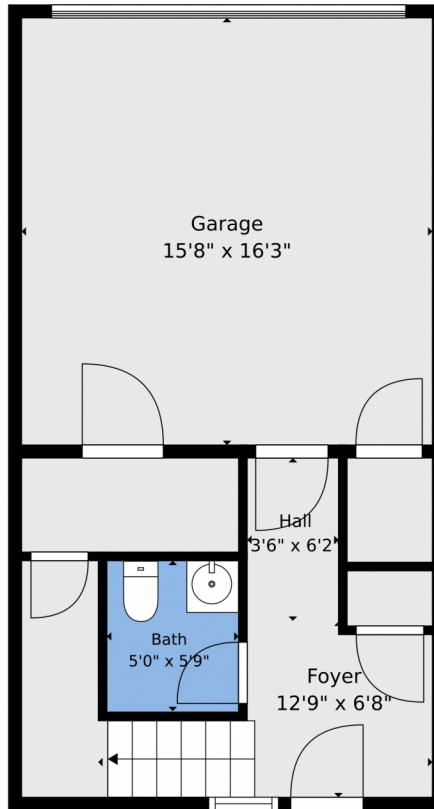

TOTAL: 1762 sq. ft
1st floor: 202 sq. ft, 2nd floor: 508 sq. ft, 3rd floor: 524 sq. ft, 4th floor: 528 sq. ft
EXCLUDED AREAS: GARAGE: 254 sq. ft, FIREPLACE: 8 sq. ft, WALLS: 127 sq. ft

Disclaimer: Sizes and Dimensions are Approximate, Actual May Vary.

Taylor Haas
303-665-7368
taylorh@coloradorpm.com
<https://www.coloradorpm.com/available-rental-properties-denver>

Scan code
for more
property
details