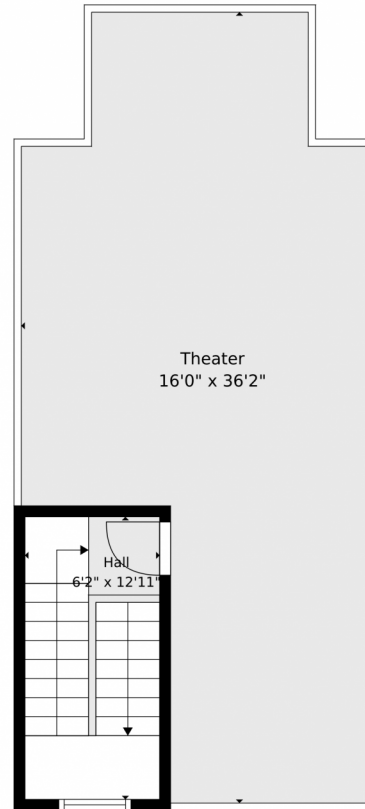

TOTAL: 1762 sq. ft
1st floor: 202 sq. ft, 2nd floor: 508 sq. ft, 3rd floor: 524 sq. ft, 4th floor: 528 sq. ft
EXCLUDED AREAS: GARAGE: 254 sq. ft, FIREPLACE: 8 sq. ft, WALLS: 127 sq. ft

Disclaimer: Sizes and Dimensions are Approximate, Actual May Vary.

Taylor Haas
303-665-7368
taylorh@coloradorpm.com
<https://www.coloradorpm.com/available-rental-properties-denver>