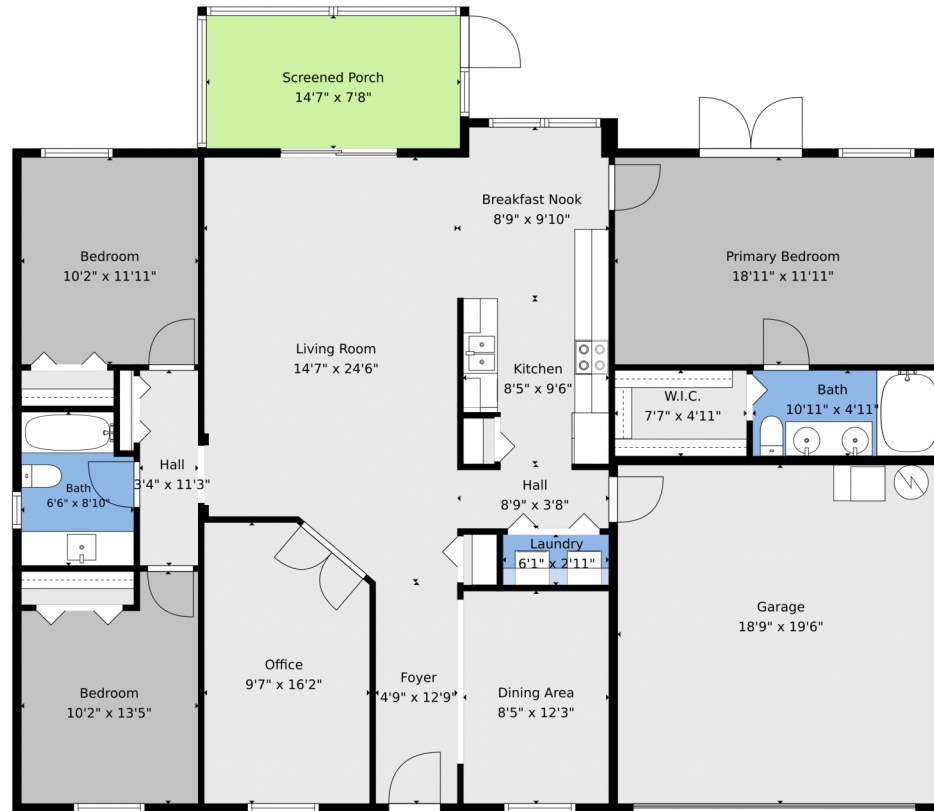

1202 Southwest Jacqueline Avenue, Port St. Lucie, FL 34953 – Main

TOTAL: 1958 sq. ft
1st floor: 1958 sq. ft
EXCLUDED AREAS: SCREENED PORCH: 112 sq. ft, WALLS: 128 sq. ft

Disclaimer: Sizes and Dimensions are Approximate, Actual May Vary.

Richele Sirak
772-519-3181
rrsirak@gmail.com