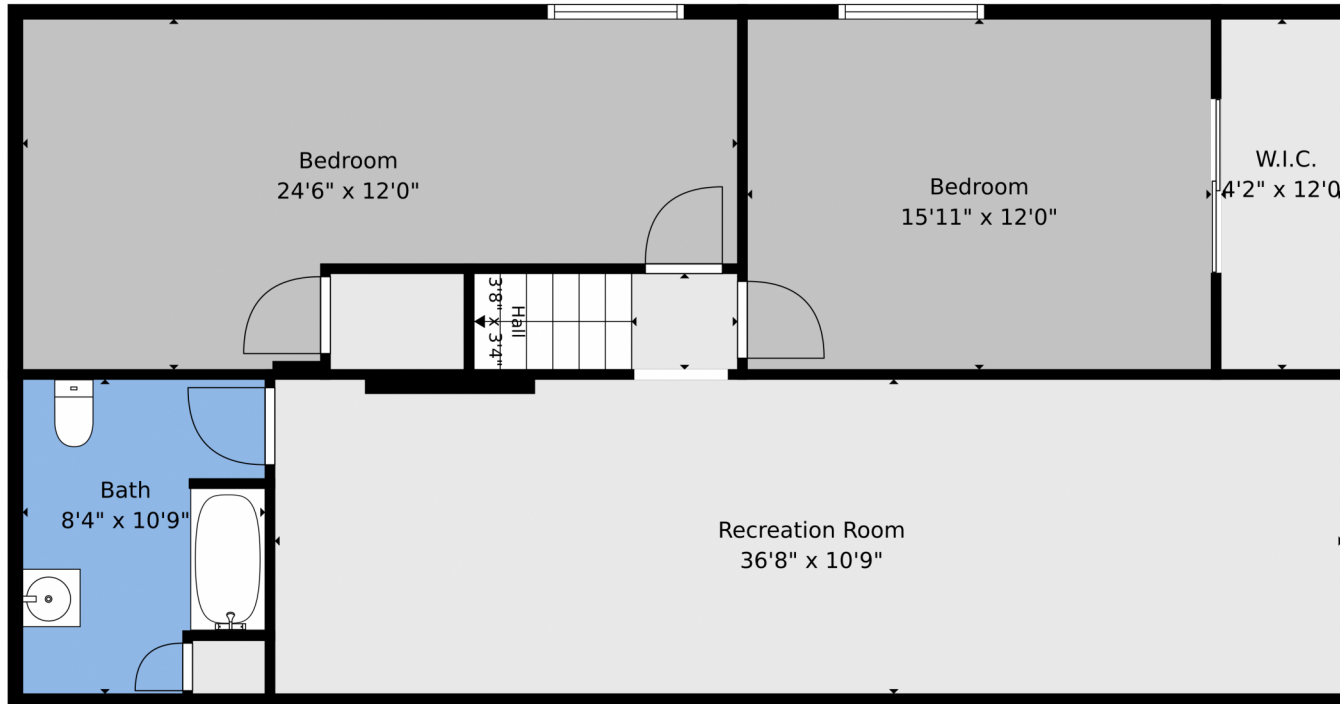

9164 Madeleine Street, Federal Heights, CO 80260 – Lower Level

TOTAL: 2252 sq. ft
Basement: 1048 sq. ft, 1st floor: 1204 sq. ft
EXCLUDED AREAS: GARAGE: 364 sq. ft, PATIO: 80 sq. ft, WALLS: 181 sq. ft

Disclaimer: Sizes and Dimensions are Approximate, Actual May Vary.

Taylor Haas
303-665-7368
taylorh@coloradorpm.com
<https://www.coloradorpm.com/available-rental-properties-denver>