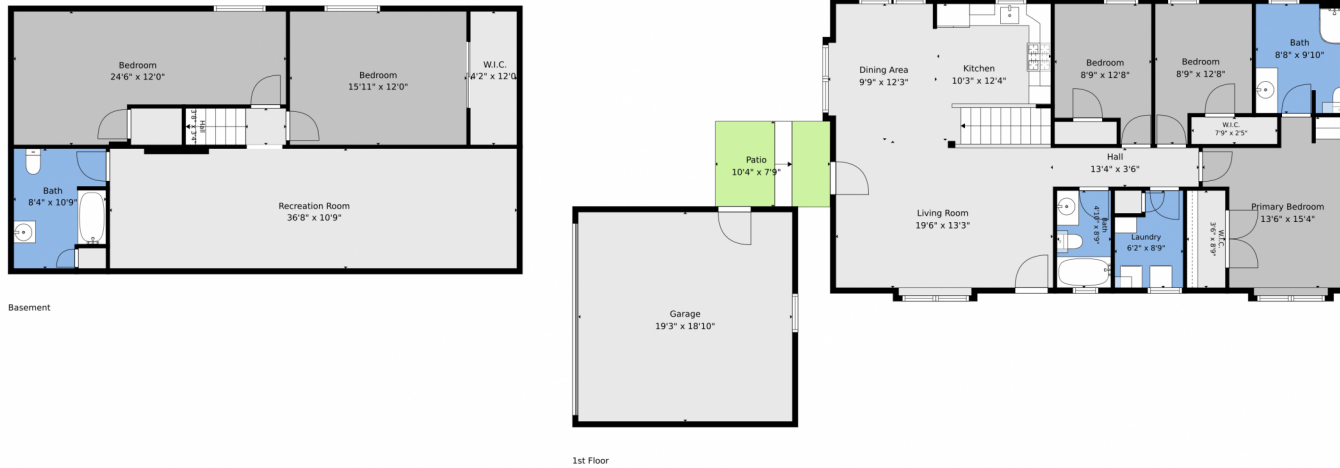

9164 Madeleine Street, Federal Heights, CO 80260 – All Levels

TOTAL: 2252 sq. ft
Basement: 1048 sq. ft, 1st floor: 1204 sq. ft
EXCLUDED AREAS: GARAGE: 364 sq. ft, PATIO: 80 sq. ft, WALLS: 181 sq. ft

Disclaimer: Sizes and Dimensions are Approximate, Actual May Vary.

Taylor Haas
303-665-7368
taylorh@coloradorpm.com
<https://www.coloradorpm.com/available-rental-properties-denver>

Scan code
for more
property
details