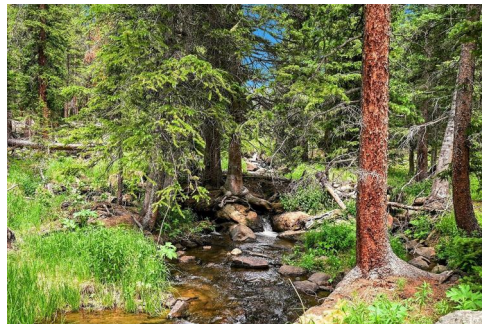

353 Brook Drive
Idaho Springs, CO 80452
COMMUNITY: St Mary's / Winterland

MLS # 8534420
PRICE $740,000

Idaho Springs Creekside Mountain Cabin

Single Family 2726 SQFT 3 Beds 2 Baths 0.65 Acre

PROPERTY DETAILS

Creekside cabin in Idaho Springs offers a stunning mountain getaway near Lake Quivira. Set on a gently sloping double lot, this unique cabin features Silver Creek flowing nearby, creating a serene atmosphere. The bright main level includes an open kitchen, living, and dining area, plus a bedroom with an en-suite bathroom and loft space. The lower level boasts a spacious family room, full bath, bunk area, and two private bedrooms. A breezeway leads to a creekside deck ideal for relaxation and picnics. Just minutes from the lake and close to glacier trails, this location is perfect for hiking, biking, and ATV adventures. Enjoy the ultimate recreational retreat!

David Hanna
303-475-3141
davidmhanna1@aol.com
<https://davidhannahomes.com>