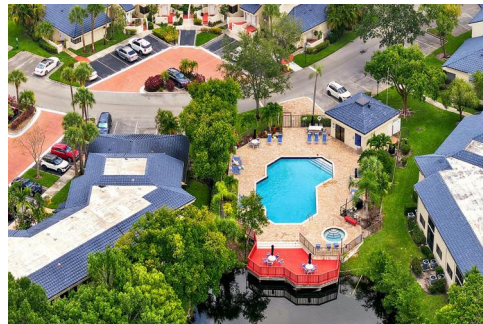

Just listed rarer 3/2 Corner Villa in Village Parc, Updated!

Villa

1254 SQFT

3 Beds

2 Baths

PROPERTY DETAILS

Welcome to this charming villa in the desirable Parc Village Condo community of Plantation, Florida. This spacious property features 3 bedrooms, 2 bathrooms, and 1,254 square feet of living space. Its single-level design and modern amenities make it ideal for families or those seeking comfort in a secluded setting.

Enjoy the screened patio for warm Florida evenings, surrounded by lush landscaping and located near the community pool. Residents benefit from assigned parking and secure access, ensuring convenience and peace of mind.