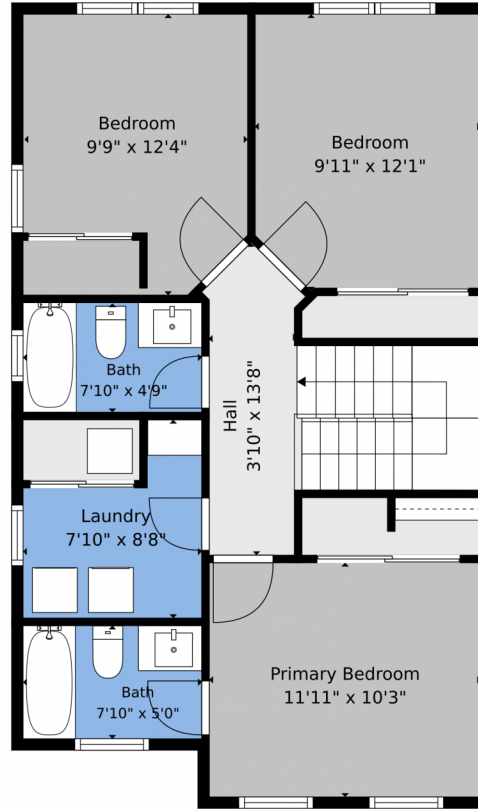

TOTAL: 1186 sq. ft
Basement: 518 sq. ft, 1st floor: 668 sq. ft
EXCLUDED AREAS: GARAGE: 398 sq. ft, PORCH: 147 sq. ft, WALLS: 113 sq. ft

Disclaimer: Sizes and Dimensions are Approximate, Actual May Vary.

Taylor Haas
303-665-7368
taylorh@coloradorpm.com
<https://www.coloradorpm.com/available-rental-properties-denver>