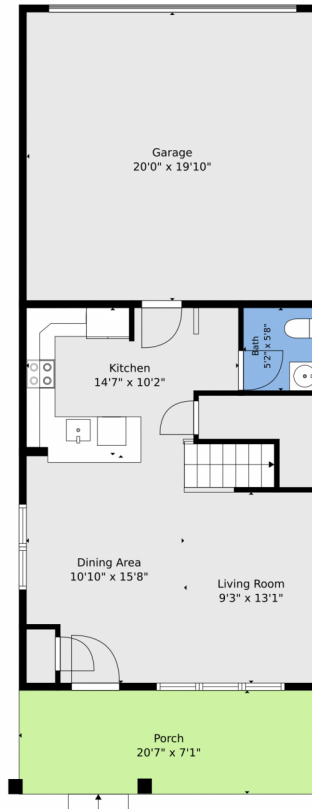

TOTAL: 1186 sq. ft
Basement: 518 sq. ft, 1st floor: 668 sq. ft
EXCLUDED AREAS: GARAGE: 398 sq. ft, PORCH: 147 sq. ft, WALLS: 113 sq. ft

Disclaimer: Sizes and Dimensions are Approximate, Actual May Vary.

Taylor Haas
303-665-7368
taylorh@coloradorpm.com
<https://www.coloradorpm.com/available-rental-properties-denver>