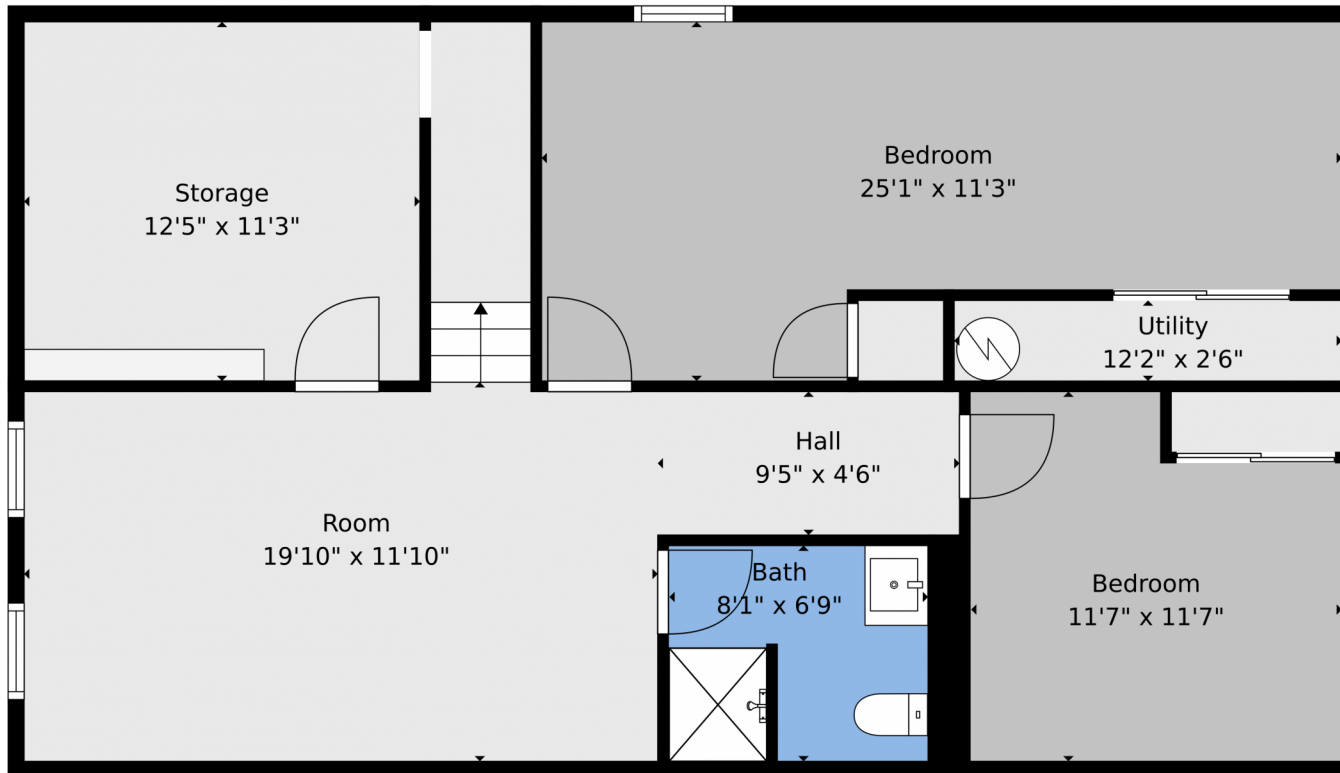

5565 South Delaware #5571, Littleton, CO 80120 – Lower Level

TOTAL: 1771 sq. ft
Basement: 816 sq. ft, 1st floor: 955 sq. ft
EXCLUDED AREAS: STORAGE: 139 sq. ft, PORCH: 227 sq. ft, PATIO: 169 sq. ft,
WALLS: 121 sq. ft

Disclaimer: Sizes and Dimensions are Approximate, Actual May Vary.

Taylor Haas
303-665-7368
taylorh@coloradorpm.com
<https://www.coloradorpm.com/available-rental-properties-denver>