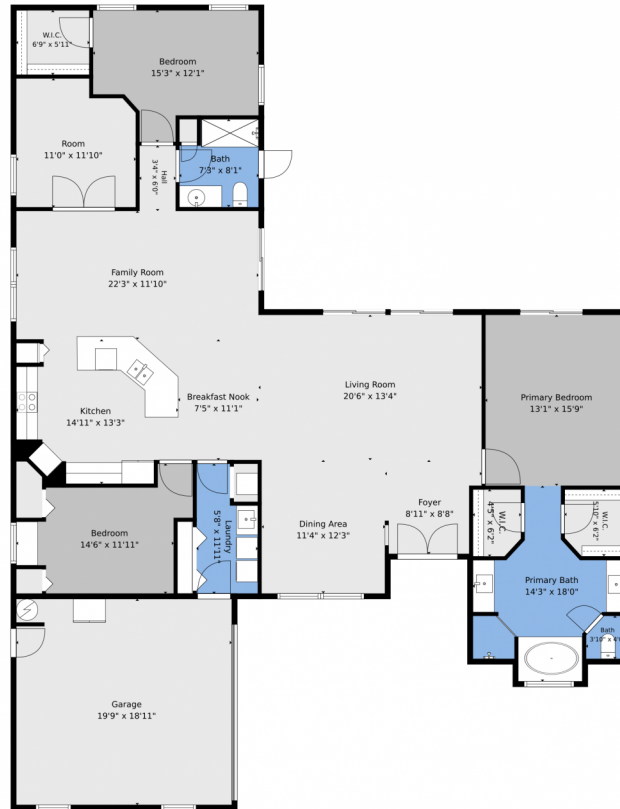

2314 Southeast Calcutta Circle, Port St. Lucie, FL 34952 – Main

TOTAL: 2123 sq. ft
1st floor: 2123 sq. ft
EXCLUDED AREAS: GARAGE: 374 sq. ft, UNDEFINED: 8 sq. ft, WALLS: 152 sq. ft

Disclaimer: Sizes and Dimensions are Approximate, Actual May Vary.

Jason M Coley
772-201-5229
jason@teamcoley.com
<https://teamcoley.asrefl.com/>