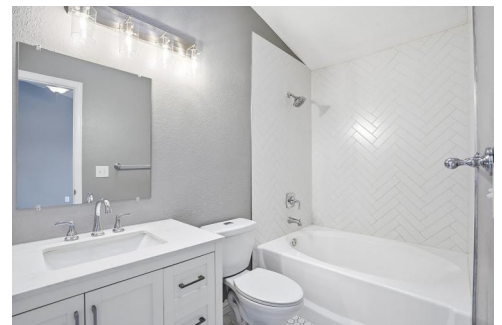

2940 West Centennial Drive  
 Littleton, CO 80123  
 COMMUNITY: Steeplechase

Condominium

1298 SQFT

2 Beds

2 Baths

1 Car

**Cindy Rein**  
 720-272-4890  
 cindy@reinrealty.net  
 https://www.SherlockHomes.net