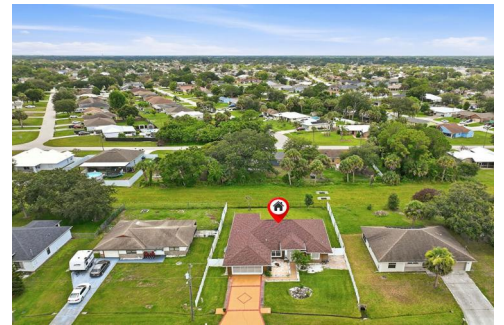

1098 Southwest Sudder Avenue
Port St. Lucie, FL 34953

Single Family

2006 SQFT

Patrick Beert
772-882-5492
patrickbeertrealtor@gmail.com

Scan code
for more
property
details

1098 Southwest Sudder Avenue, Port St. Lucie, FL 34953 – Main