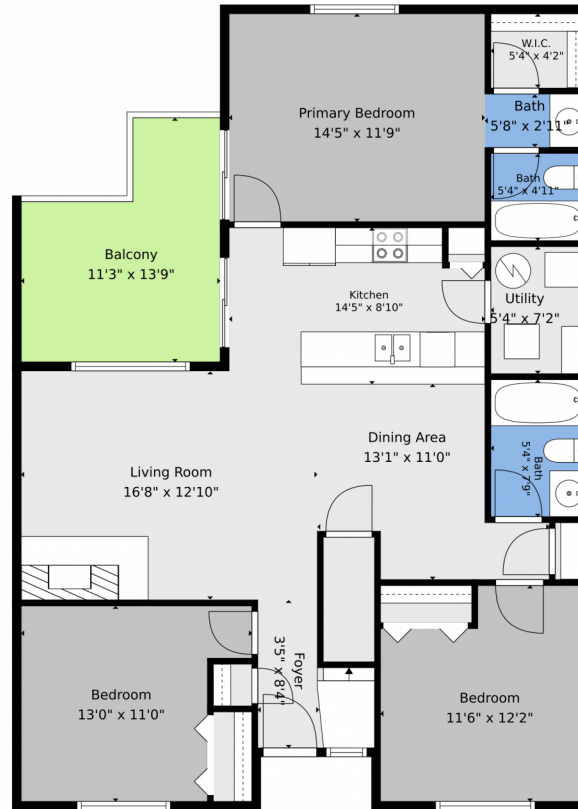

TOTAL: 1373 sq. ft
1st floor: 1152 sq. ft, 2nd floor: 221 sq. ft
EXCLUDED AREAS: BALCONY: 124 sq. ft, WALLS: 111 sq. ft

Disclaimer: Sizes and Dimensions are Approximate, Actual May Vary.

Taylor Haas
303-665-7368
taylorh@coloradorpm.com
<https://www.coloradorpm.com/available-rental-properties-denver>