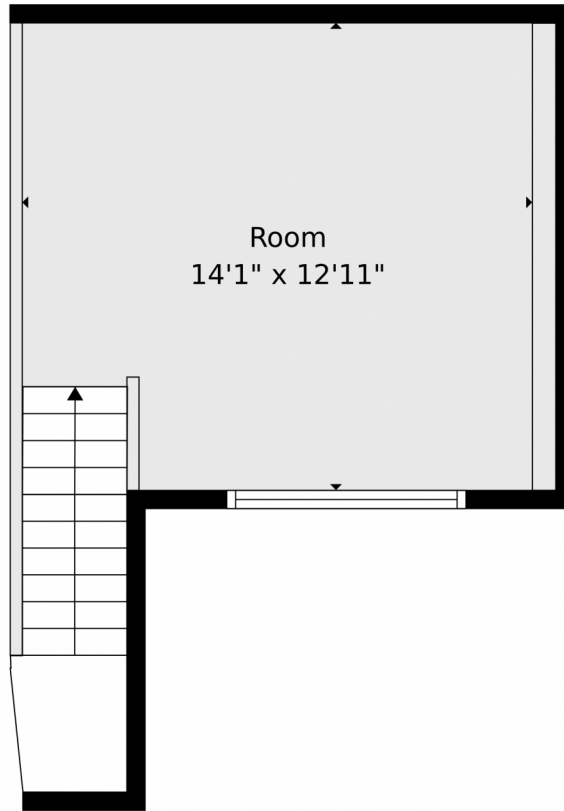

TOTAL: 1373 sq. ft
1st floor: 1152 sq. ft, 2nd floor: 221 sq. ft
EXCLUDED AREAS: BALCONY: 124 sq. ft, WALLS: 111 sq. ft

Disclaimer: Sizes and Dimensions are Approximate, Actual May Vary.

Taylor Haas
303-665-7368
taylorh@coloradorpm.com
<https://www.coloradorpm.com/available-rental-properties-denver>

Scan code
for more
property
details