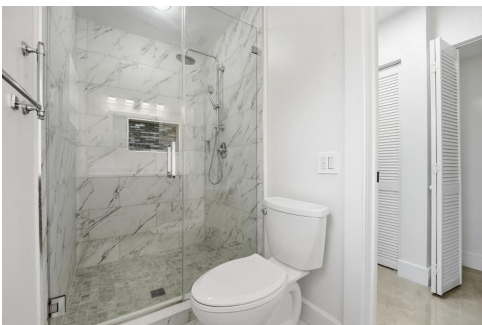

COMPASS

21020 Highland Lakes Boulevard
Miami, FL 33179

Single Family

2091 SQFT

Daniella Cohen
754-235-6609
daniellacohen10@gmail.com

Scan code
for more
property
details