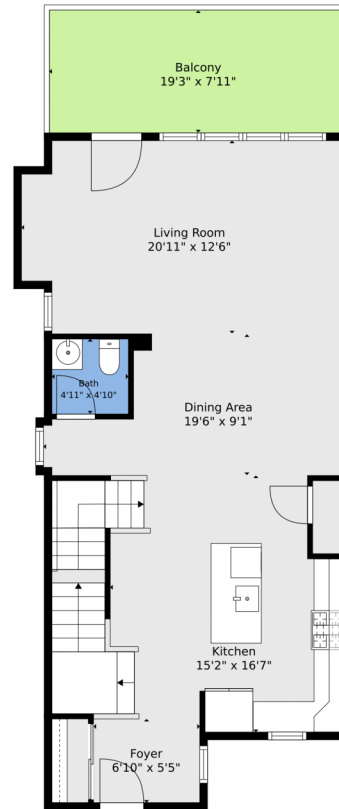

TOTAL: 1607 sq. ft
Basement: 84 sq. ft, 1st floor: 783 sq. ft, 2nd floor: 740 sq. ft
EXCLUDED AREAS: BASEMENT: 224 sq. ft, GARAGE: 391 sq. ft, BALCONY: 153 sq. ft,
OPEN TO BELOW: 12 sq. ft, WALLS: 195 sq. ft

Disclaimer: Sizes and Dimensions are Approximate, Actual May Vary.

Taylor Haas
303-665-7368
taylorh@coloradorpm.com
<https://www.coloradorpm.com/available-rental-properties-denver>

Scan code
for more
property
details