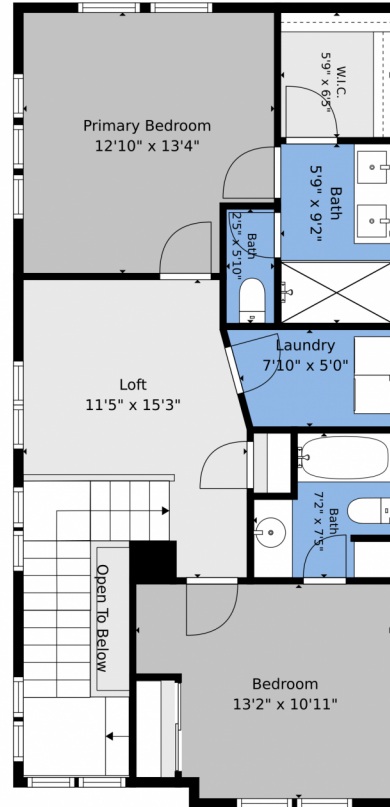

TOTAL: 1607 sq. ft
Basement: 84 sq. ft, 1st floor: 783 sq. ft, 2nd floor: 740 sq. ft
EXCLUDED AREAS: BASEMENT: 224 sq. ft, GARAGE: 391 sq. ft, BALCONY: 153 sq. ft,
OPEN TO BELOW: 12 sq. ft, WALLS: 195 sq. ft

Disclaimer: Sizes and Dimensions are Approximate, Actual May Vary.

Taylor Haas
303-665-7368
taylorh@coloradorpm.com
<https://www.coloradorpm.com/available-rental-properties-denver>

Scan code
for more
property
details