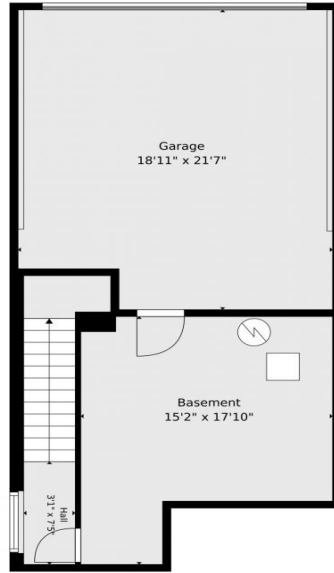

floorplan_single_0

floorplan_single_2

 Single Family

 1686 SQFT

 2 Beds

 1/1 Baths

Taylor Haas
 303-665-7368
 taylorh@coloradorpm.com
<https://www.coloradorpm.com/available-rental-properties-denver>

TOTAL: 1607 sq. ft
Basement: 84 sq. ft, 1st floor: 783 sq. ft, 2nd floor: 740 sq. ft
EXCLUDED AREAS: BASEMENT: 224 sq. ft, GARAGE: 391 sq. ft, BALCONY: 153 sq. ft,
OPEN TO BELOW: 12 sq. ft, WALLS: 195 sq. ft

Floor Plan Created By V1photos.com. Measurements Deamed Highly Reliable But Not Guaranteed.

Disclaimer: Sizes and Dimensions are Approximate, Actual May Vary.

Taylor Haas
303-665-7368
taylorh@coloradorpm.com
<https://www.coloradorpm.com/available-rental-properties-denver>

TOTAL: 1607 sq. ft
Basement: 84 sq. ft, 1st floor: 783 sq. ft, 2nd floor: 740 sq. ft
EXCLUDED AREAS: BASEMENT: 224 sq. ft, GARAGE: 391 sq. ft, BALCONY: 153 sq. ft,
OPEN TO BELOW: 12 sq. ft, WALLS: 195 sq. ft

Scan code
for more
property
details

TOTAL: 1607 sq. ft
Basement: 84 sq. ft, 1st floor: 783 sq. ft, 2nd floor: 740 sq. ft
EXCLUDED AREAS: BASEMENT: 224 sq. ft, GARAGE: 391 sq. ft, BALCONY: 153 sq. ft,
OPEN TO BELOW: 12 sq. ft, WALLS: 195 sq. ft