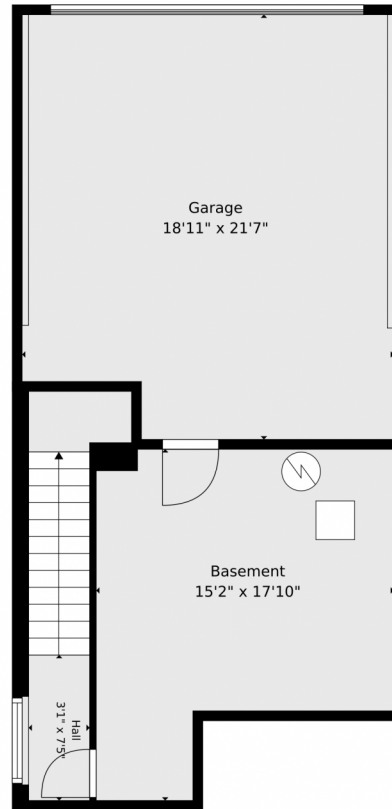

TOTAL: 1607 sq. ft
Basement: 84 sq. ft, 1st floor: 783 sq. ft, 2nd floor: 740 sq. ft
EXCLUDED AREAS: BASEMENT: 224 sq. ft, GARAGE: 391 sq. ft, BALCONY: 153 sq. ft,
OPEN TO BELOW: 12 sq. ft, WALLS: 195 sq. ft

Disclaimer: Sizes and Dimensions are Approximate, Actual May Vary.

Taylor Haas
303-665-7368
taylorh@coloradorpm.com
<https://www.coloradorpm.com/available-rental-properties-denver>