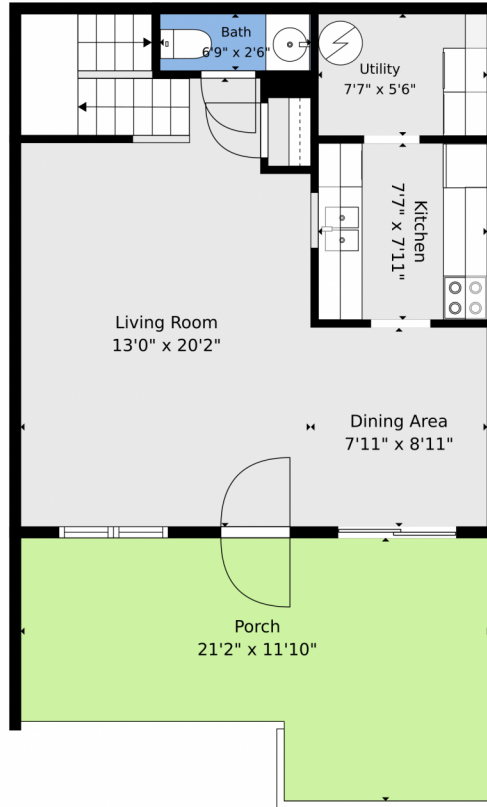

TOTAL: 968 sq. ft
Basement: 484 sq. ft, 1st floor: 484 sq. ft
EXCLUDED AREAS: PORCH: 208 sq. ft, WALLS: 94 sq. ft

Disclaimer: Sizes and Dimensions are Approximate, Actual May Vary.

Taylor Haas
303-665-7368
taylorh@coloradorpm.com
<https://www.coloradorpm.com/available-rental-properties-denver>