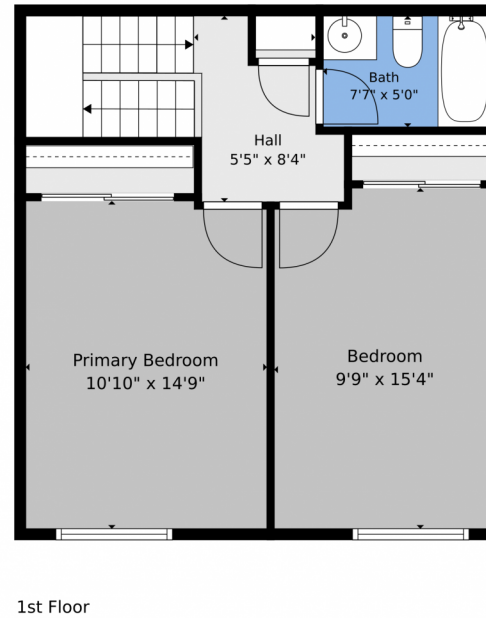

TOTAL: 968 sq. ft
Basement: 484 sq. ft, 1st floor: 484 sq. ft
EXCLUDED AREAS: PORCH: 208 sq. ft, WALLS: 94 sq. ft

Disclaimer: Sizes and Dimensions are Approximate, Actual May Vary.

Taylor Haas
303-665-7368
taylorh@coloradorpm.com
<https://www.coloradorpm.com/available-rental-properties-denv>