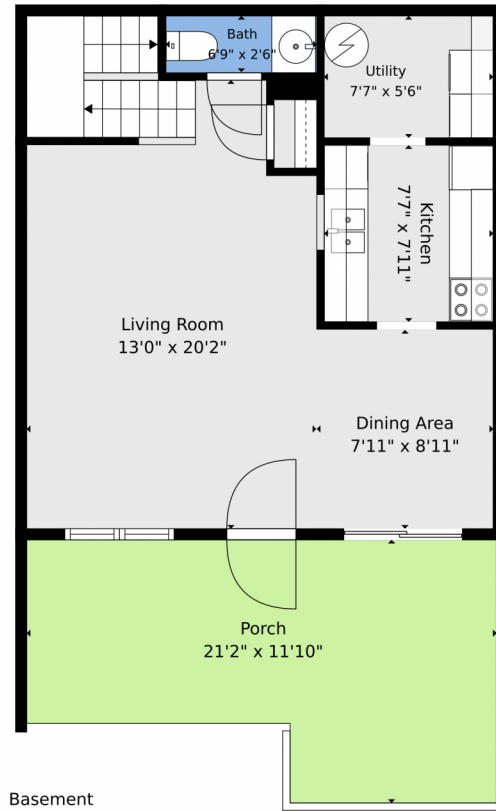

TOTAL: 968 sq. ft
Basement: 484 sq. ft, 1st floor: 484 sq. ft
EXCLUDED AREAS: PORCH: 208 sq. ft, WALLS: 94 sq. ft

Disclaimer: Sizes and Dimensions are Approximate, Actual May Vary.

Taylor Haas
303-665-7368
taylorh@coloradorpm.com
<https://www.coloradorpm.com/available-rental-properties-denv>