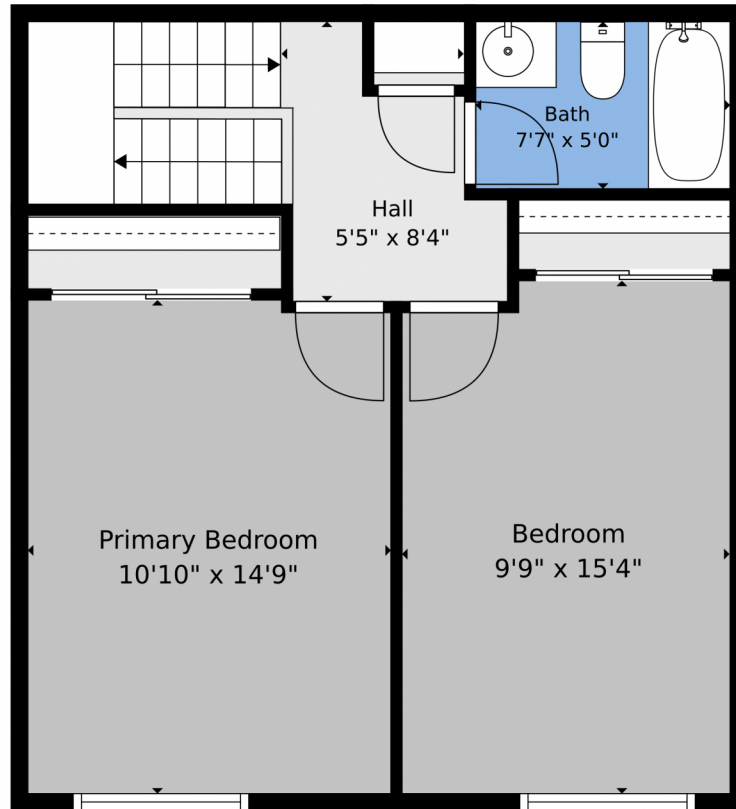

TOTAL: 968 sq. ft
Basement: 484 sq. ft, 1st floor: 484 sq. ft
EXCLUDED AREAS: PORCH: 208 sq. ft, WALLS: 94 sq. ft

Disclaimer: Sizes and Dimensions are Approximate, Actual May Vary.

Taylor Haas
303-665-7368
taylorh@coloradorpm.com
<https://www.coloradorpm.com/available-rental-properties-denver>