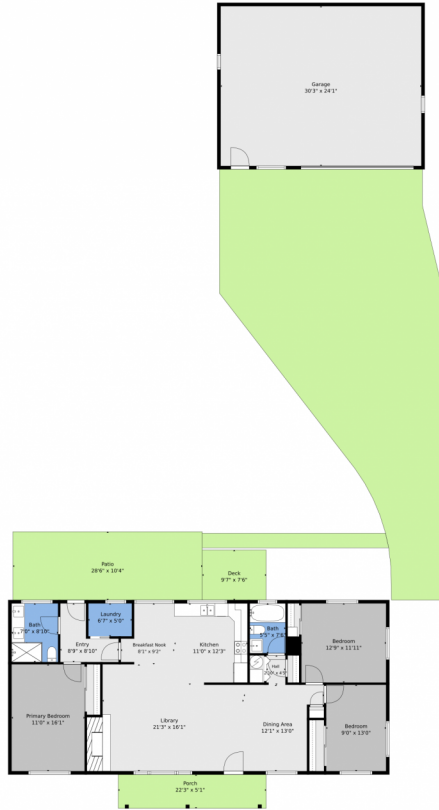

TOTAL: 1418 sq. ft
1st floor: 1418 sq. ft
EXCLUDED AREAS: GARAGE: 728 sq. ft, PORCH: 113 sq. ft, PATIO: 294 sq. ft,
DECK: 72 sq. ft, UNDEFINED: 9 sq. ft, WALLS: 138 sq. ft

Disclaimer: Sizes and Dimensions are Approximate, Actual May Vary.

Taylor Haas
303-665-7368
taylorh@coloradorpm.com
<https://www.coloradorpm.com/available-rental-properties-denver>

Scan code
for more
property
details