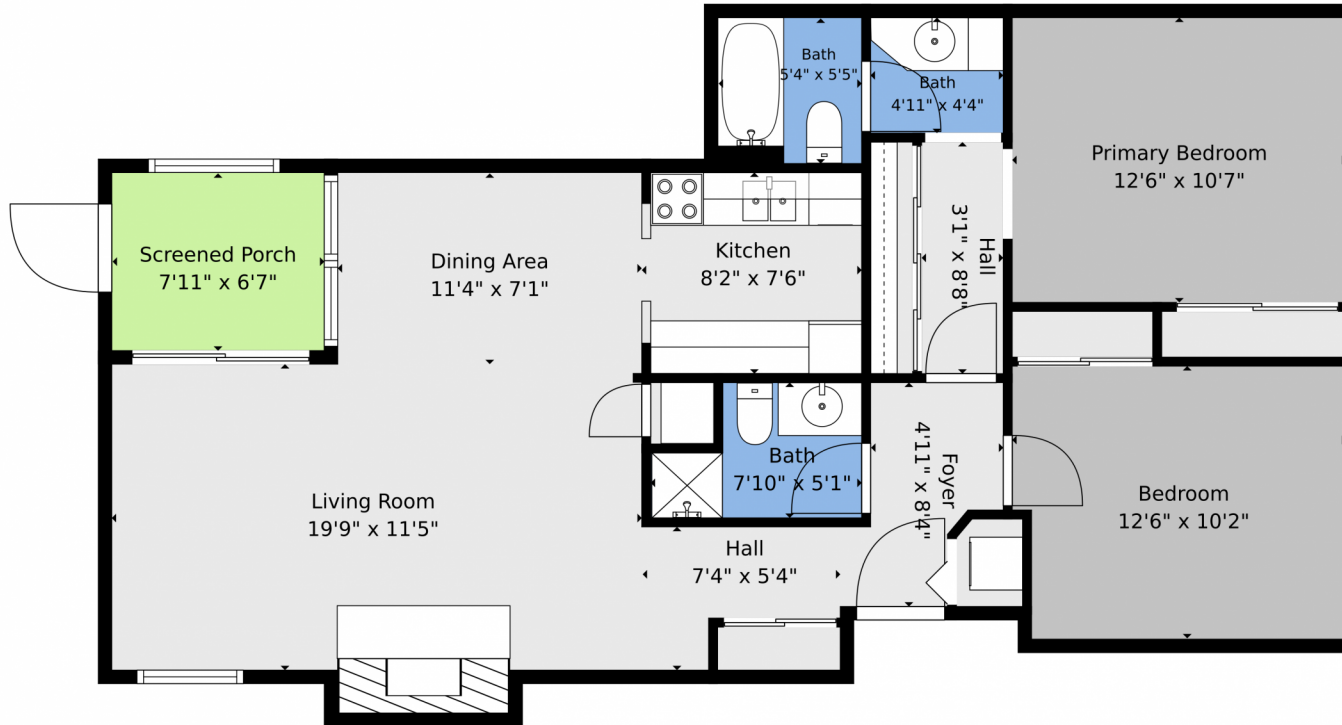

TOTAL: 904 sq. ft
1st floor: 904 sq. ft
EXCLUDED AREAS: SCREENED PORCH: 53 sq. ft, FIREPLACE: 12 sq. ft, WALLS: 75 sq. ft

Disclaimer: Sizes and Dimensions are Approximate, Actual May Vary.

Tatyana Sturm
720-350-5909
tatyana@exitrealtydtc.com
<https://thestorckteam.com>