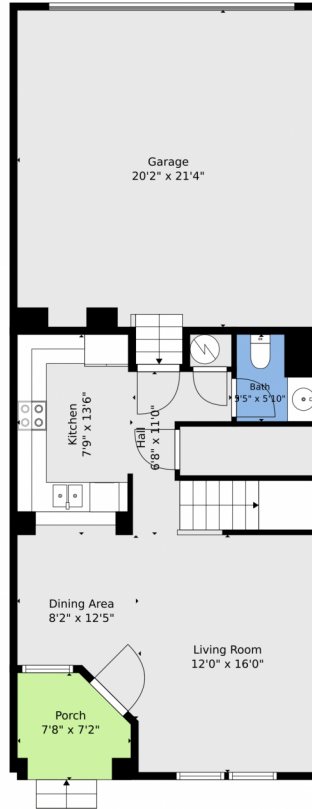

5882 Ensemble Heights, Colorado Springs, CO 80923 — Main

TOTAL: 1301 sq. ft
1st floor: 535 sq. ft, 2nd floor: 766 sq. ft
EXCLUDED AREAS: GARAGE: 440 sq. ft, PORCH: 57 sq. ft, WALLS: 107 sq. ft

Disclaimer: Sizes and Dimensions are Approximate, Actual May Vary.

Taylor Haas
303-665-7368
taylorh@coloradorpm.com
<https://www.coloradorpm.com/available-rental-properties-denver>