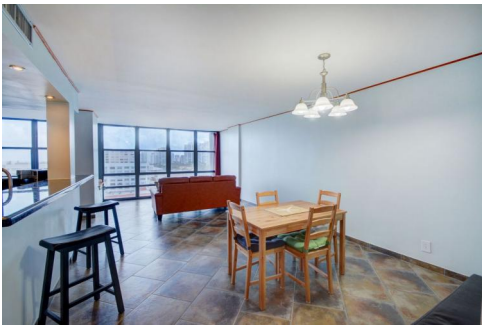

2017 South Ocean Drive
Hallandale Beach, FL 33009

Condominium

1275 SQFT

2 Beds

2 Baths

Lauren Berenholc
305-733-3024
lauren.beren@outlook.com

Scan code
for more
property
details